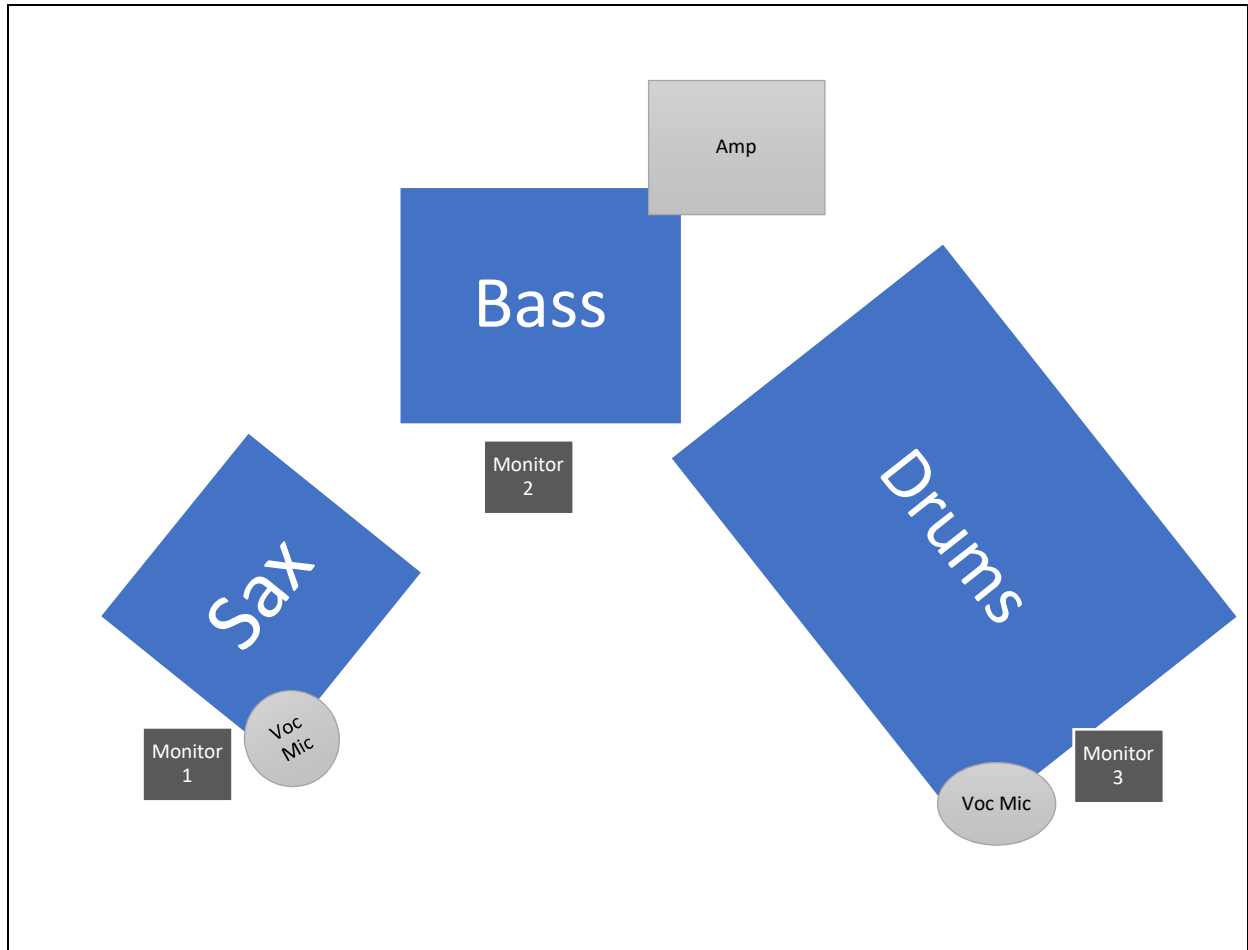

Max Plattner Trio – Technical Rider

Stageplan:

FRONT OF HOUSE

PROVIDED ON STAGE:

6 small Bottles of Mineral Water (natural, no gas)

3 Towels

Channel List

1.	Bassdrum	AKG D112 / sim
2.	Snare	Shure Sm57 / Audix / sim
3.	Hihat	Neumann KM184 / sim
4.	OH Links	Neumann KM184 / sim
5.	OH Rechts	Neumann KM184 / sim
6.	Bass DI	Active D.I. Box
7.	Bass Mic	AKG C414 / sim
8.	Saxophone Mic	Clip DPA for Sax
9.	Vocals Saxophone	Shure Beta 58
10.	Announcement Voc Drums	Shure Beta 58

BACKLINE (Instruments WE NEED):

Drums: 18" or 20" Bass Drum
 14" Snare Drum
 10" or 12" Tom
 14" Tom
 2 cymbal stands
 1 Drum-Chair
 1 Carpet
 Bassdrum Pedal
 A full set of fully functional hardware
 Hihat-Stand